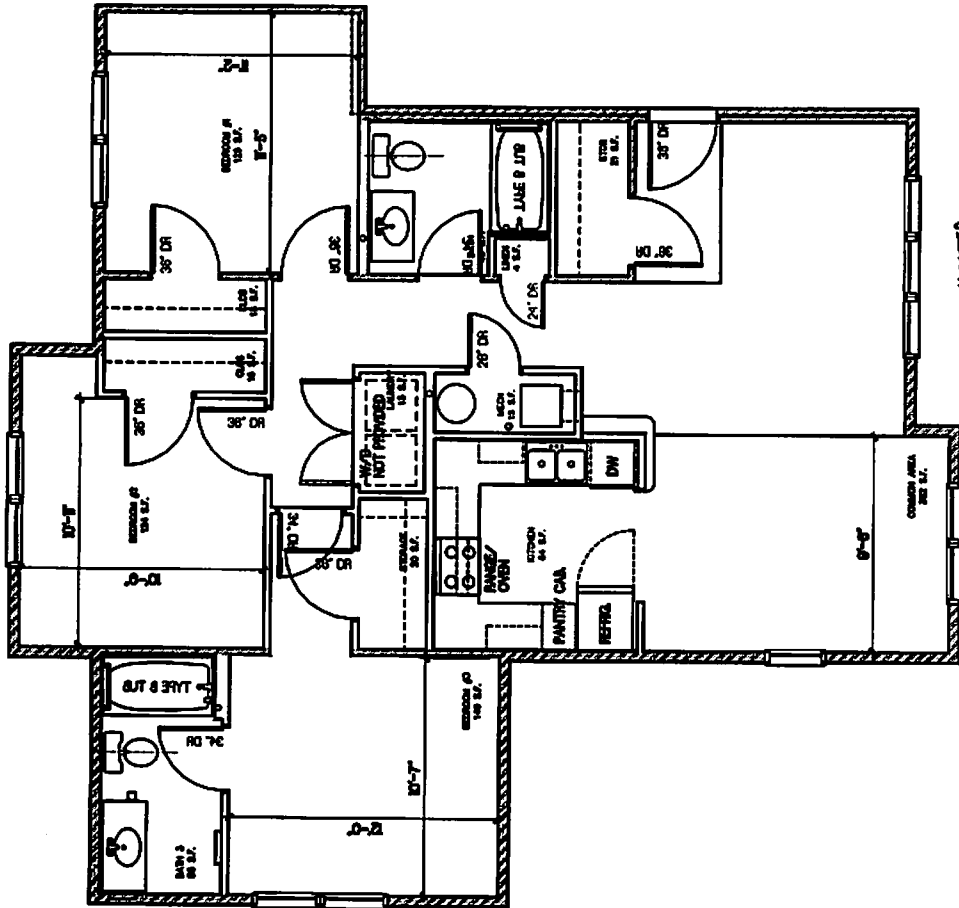

HEATED
954.8 S.F.

WILLOW OAK RUN
2 BEDROOM TYPICAL UNIT

HEATED
1,150 S.F.

WILLOW OAK RUN
3 BEDROOM TYPICAL UNIT