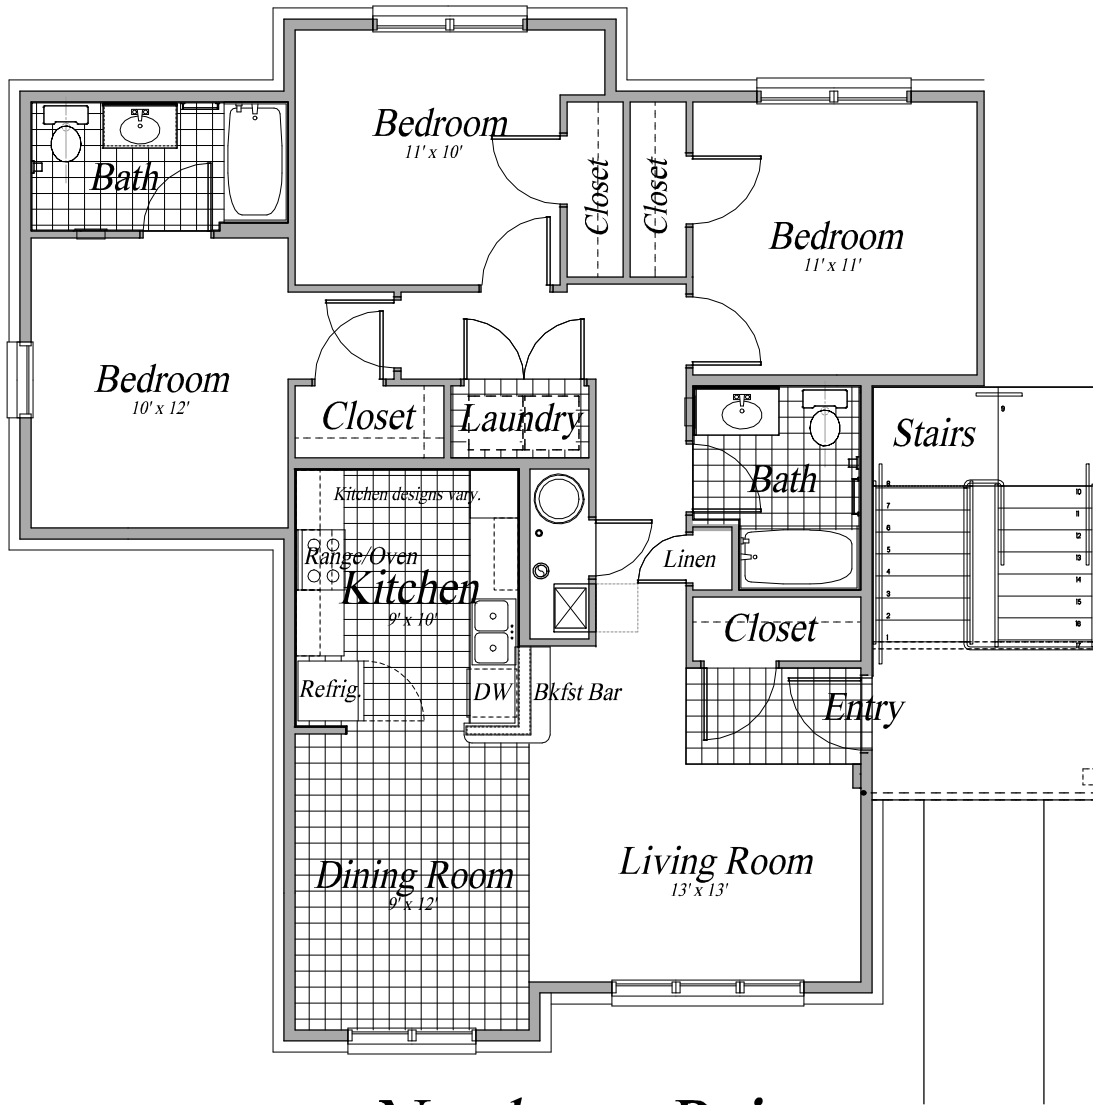

**Northeast Pointe**  
 2 Bedroom Plan - 1,001 SF

**Northeast Pointe**  
 3 Bedroom Plan - 1,164 SF