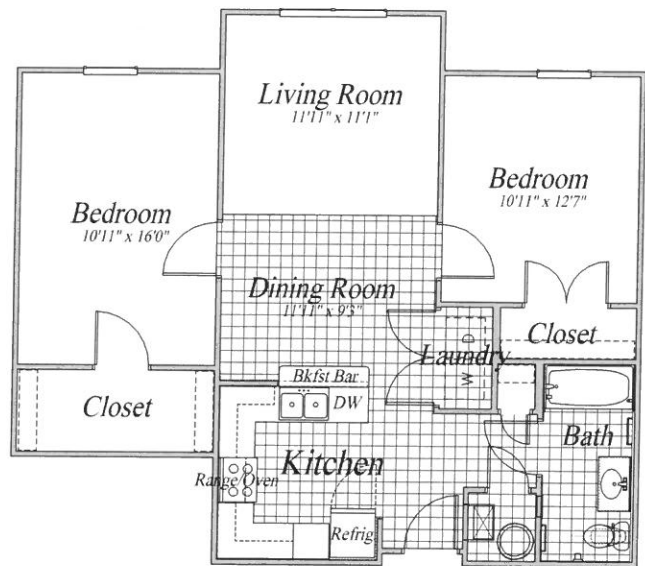

Sandy Ridge
1 Bedroom Plan - 680 SF

Sandy Ridge
2 Bedroom Plan - 905 SF

Sandy Ridge

1 Bedroom Plan - Type B Unit - 680 Heated SF

Type A unit designs vary.

Sandy Ridge

2 Bedroom Plan - Type B Unit - 904 Heated SF

Type A unit designs vary.