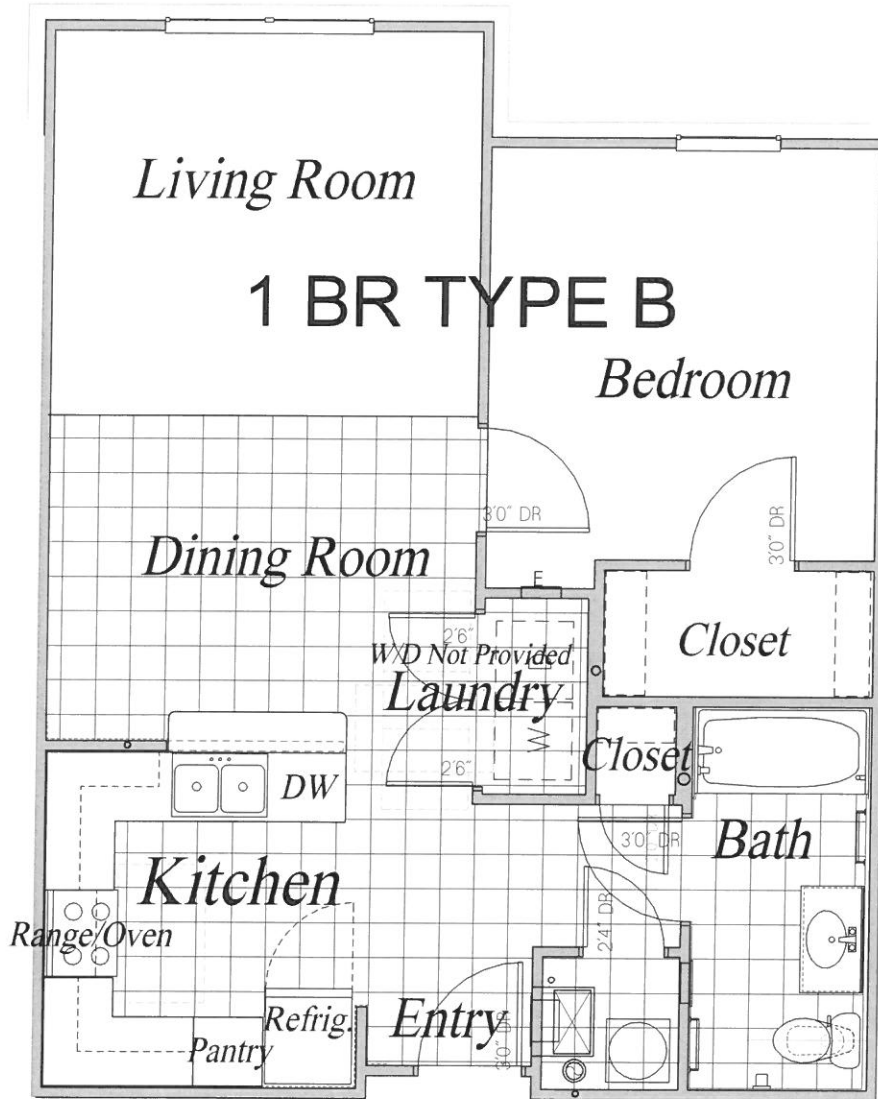

Sandy Ridge
1 Bedroom Plan - 680 SF

Sandy Ridge
2 Bedroom Plan - 905 SF

Sandy Ridge

1 Bedroom Plan - Type B Unit - 680 Heated SF

Type A unit designs vary.

Sandy Ridge

2 Bedroom Plan - Type B Unit - 904 Heated SF

Type A unit designs vary.