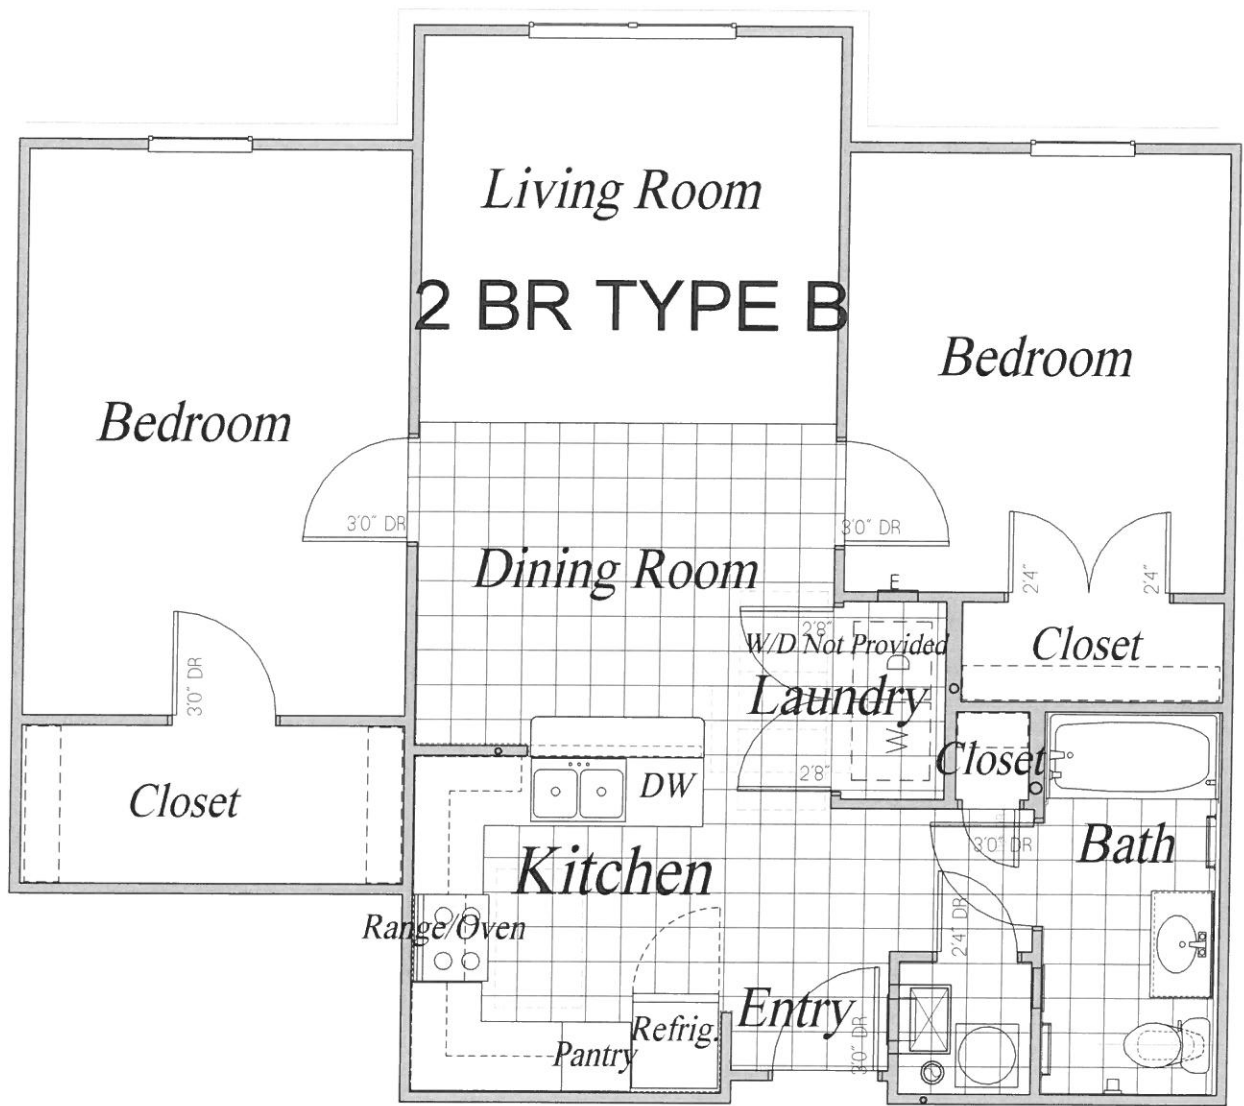

Sandy Ridge
1 Bedroom Plan - 680 SF

Sandy Ridge
2 Bedroom Plan - 905 SF

Sandy Ridge

1 Bedroom Plan - Type B Unit - 680 Heated SF

Type A unit designs vary.

Sandy Ridge

2 Bedroom Plan - Type B Unit - 904 Heated SF

Type A unit designs vary.