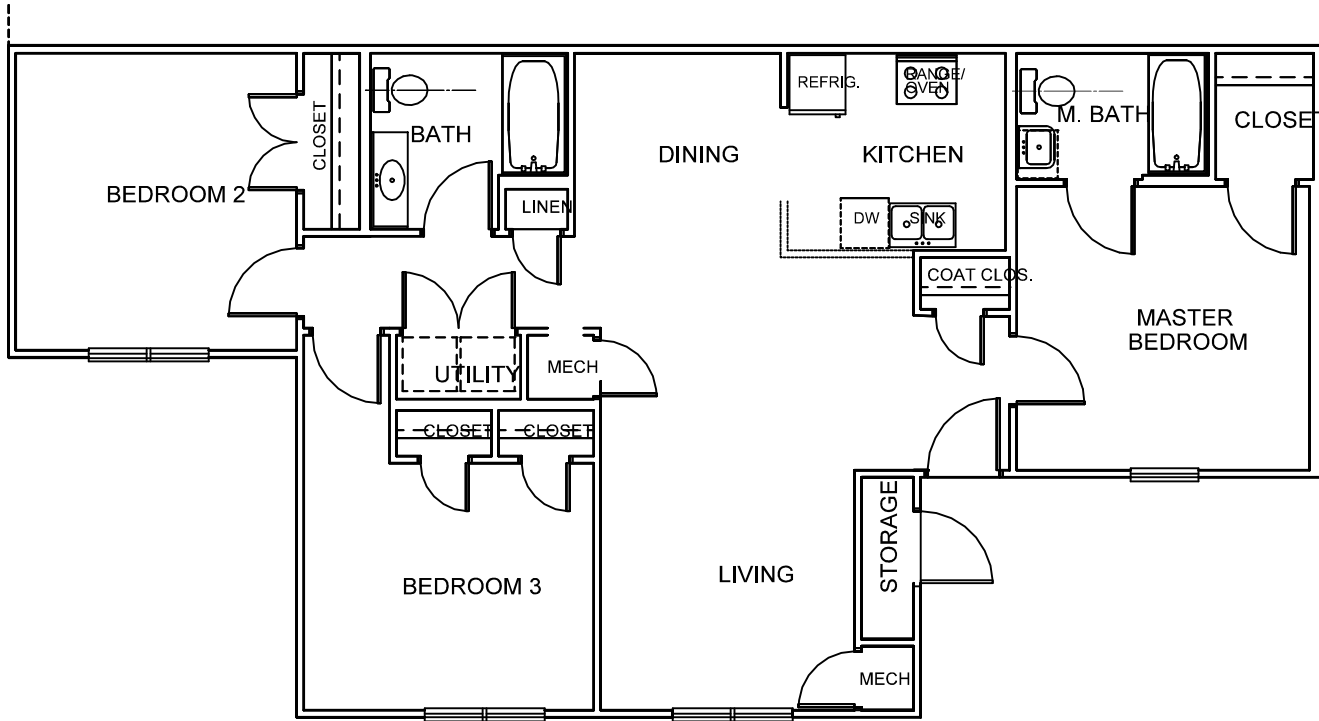

Net Area
800 S.F.

1 Bedroom Unit
Filbert's Creek Apartments
Edenton, NC

NET AREA:
THE CONDITIONED AREA MEASURED
TO THE OUTSIDE OF FRAMED WALLS.

Net Area
956 S.F.

2 Bedroom Unit
Filbert's Creek Apartments
Edenton, NC

NET AREA:
THE CONDITIONED AREA MEASURED
TO THE OUTSIDE OF FRAMED WALLS.

Net Area
1185 S.F.

3 Bedroom Unit
Filbert's Creek Apartments
Edenton, NC

NET AREA:
THE CONDITIONED AREA MEASURED
TO THE OUTSIDE OF FRAMED WALLS.