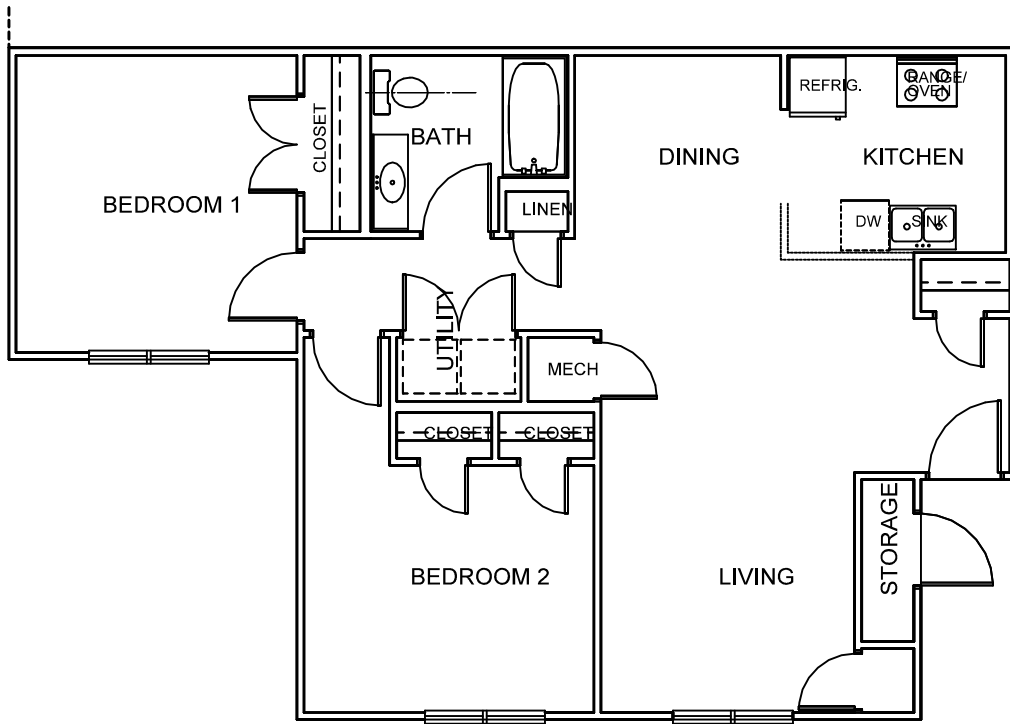

Net Area
800 S.F.

1 Bedroom Unit
Filbert's Creek Apartments
Edenton, NC

NET AREA:
THE CONDITIONED AREA MEASURED
TO THE OUTSIDE OF FRAMED WALLS.

Net Area
956 S.F.

2 Bedroom Unit
Filbert's Creek Apartments
Edenton, NC

NET AREA:
THE CONDITIONED AREA MEASURED
TO THE OUTSIDE OF FRAMED WALLS.

Net Area
1185 S.F.

3 Bedroom Unit
Filbert's Creek Apartments
Edenton, NC

NET AREA:
THE CONDITIONED AREA MEASURED
TO THE OUTSIDE OF FRAMED WALLS.