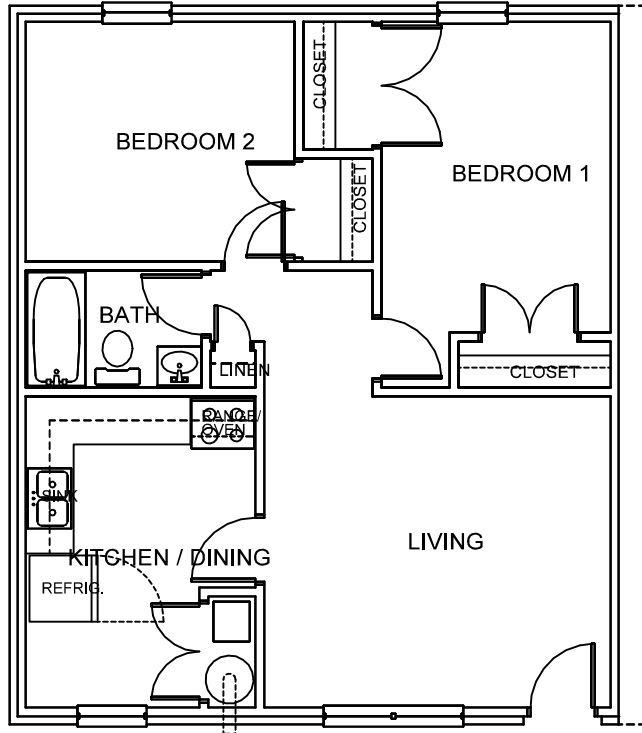

Net Area
737 S.F.

2 Bedroom Unit - A
Glendale Apartments
Durham, NC

NET AREA:
THE CONDITIONED AREA MEASURED
TO THE OUTSIDE OF FRAMED WALLS.

Net Area
735 S.F.

2 Bedroom Unit - B
Glendale Apartments
Durham, NC

NET AREA:
THE CONDITIONED AREA MEASURED
TO THE OUTSIDE OF FRAMED WALLS.

Net Area
734 S.F.

2 Bedroom Unit - C
Glendale Apartments
Durham, NC

NET AREA:
THE CONDITIONED AREA MEASURED
TO THE OUTSIDE OF FRAMED WALLS.