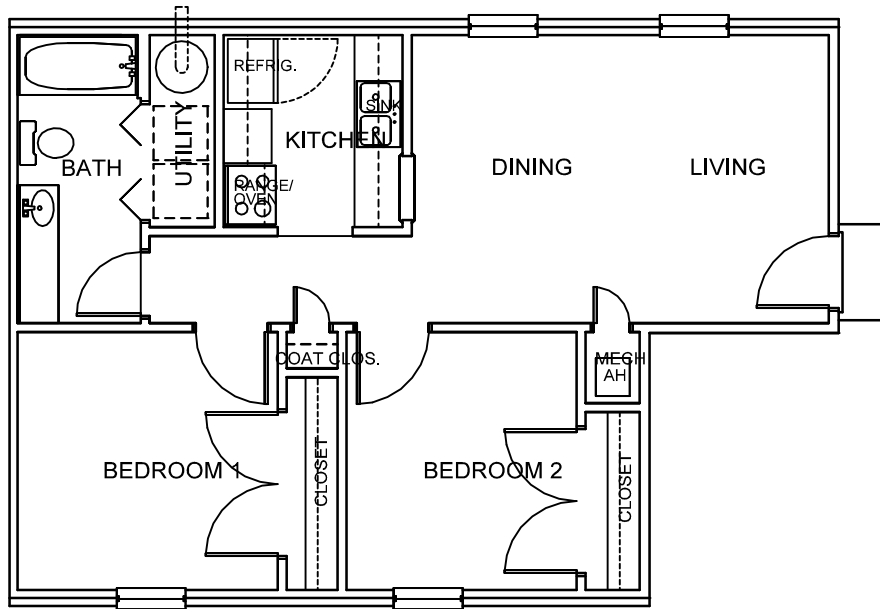

Net Area
737 S.F.

2 Bedroom Unit - A
Glendale Apartments
Durham, NC

NET AREA:
THE CONDITIONED AREA MEASURED
TO THE OUTSIDE OF FRAMED WALLS.

Net Area
735 S.F.

2 Bedroom Unit - B
Glendale Apartments
Durham, NC

NET AREA:
THE CONDITIONED AREA MEASURED
TO THE OUTSIDE OF FRAMED WALLS.

Net Area
734 S.F.

2 Bedroom Unit - C
Glendale Apartments
Durham, NC

NET AREA:
THE CONDITIONED AREA MEASURED
TO THE OUTSIDE OF FRAMED WALLS.