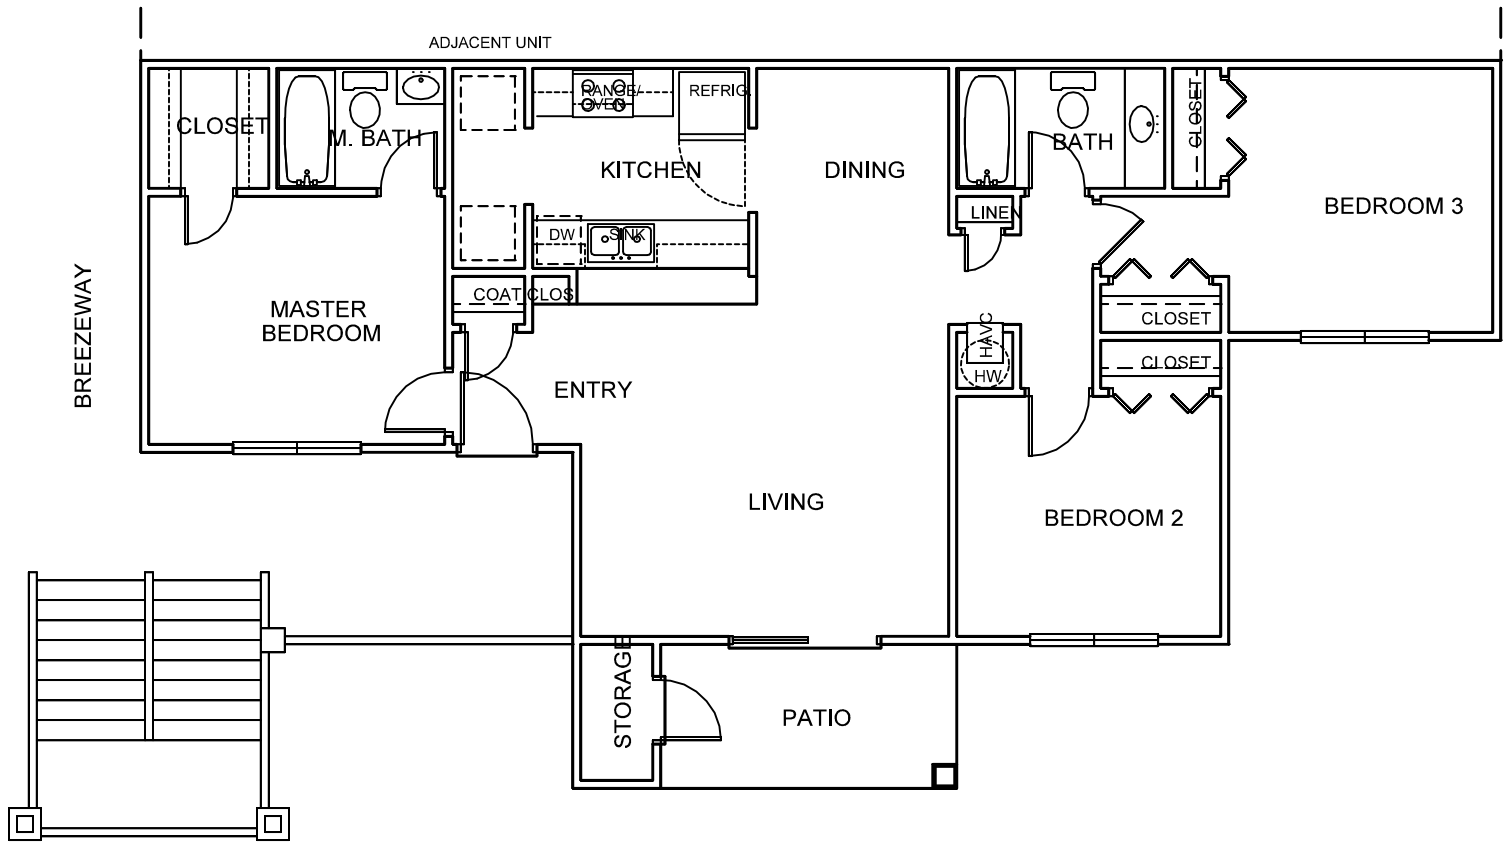

2 Bedroom Unit
 Arbors Apartments
 Raleigh, NC

NET AREA:
 THE CONDITIONED AREA MEASURED
 TO THE OUTSIDE OF FRAMED WALLS.

Net Area
1091 S.F.

**3 Bedroom Unit
Arbors Apartments
Raleigh, NC**

NET AREA:
THE CONDITIONED AREA MEASURED
TO THE OUTSIDE OF FRAMED WALLS.